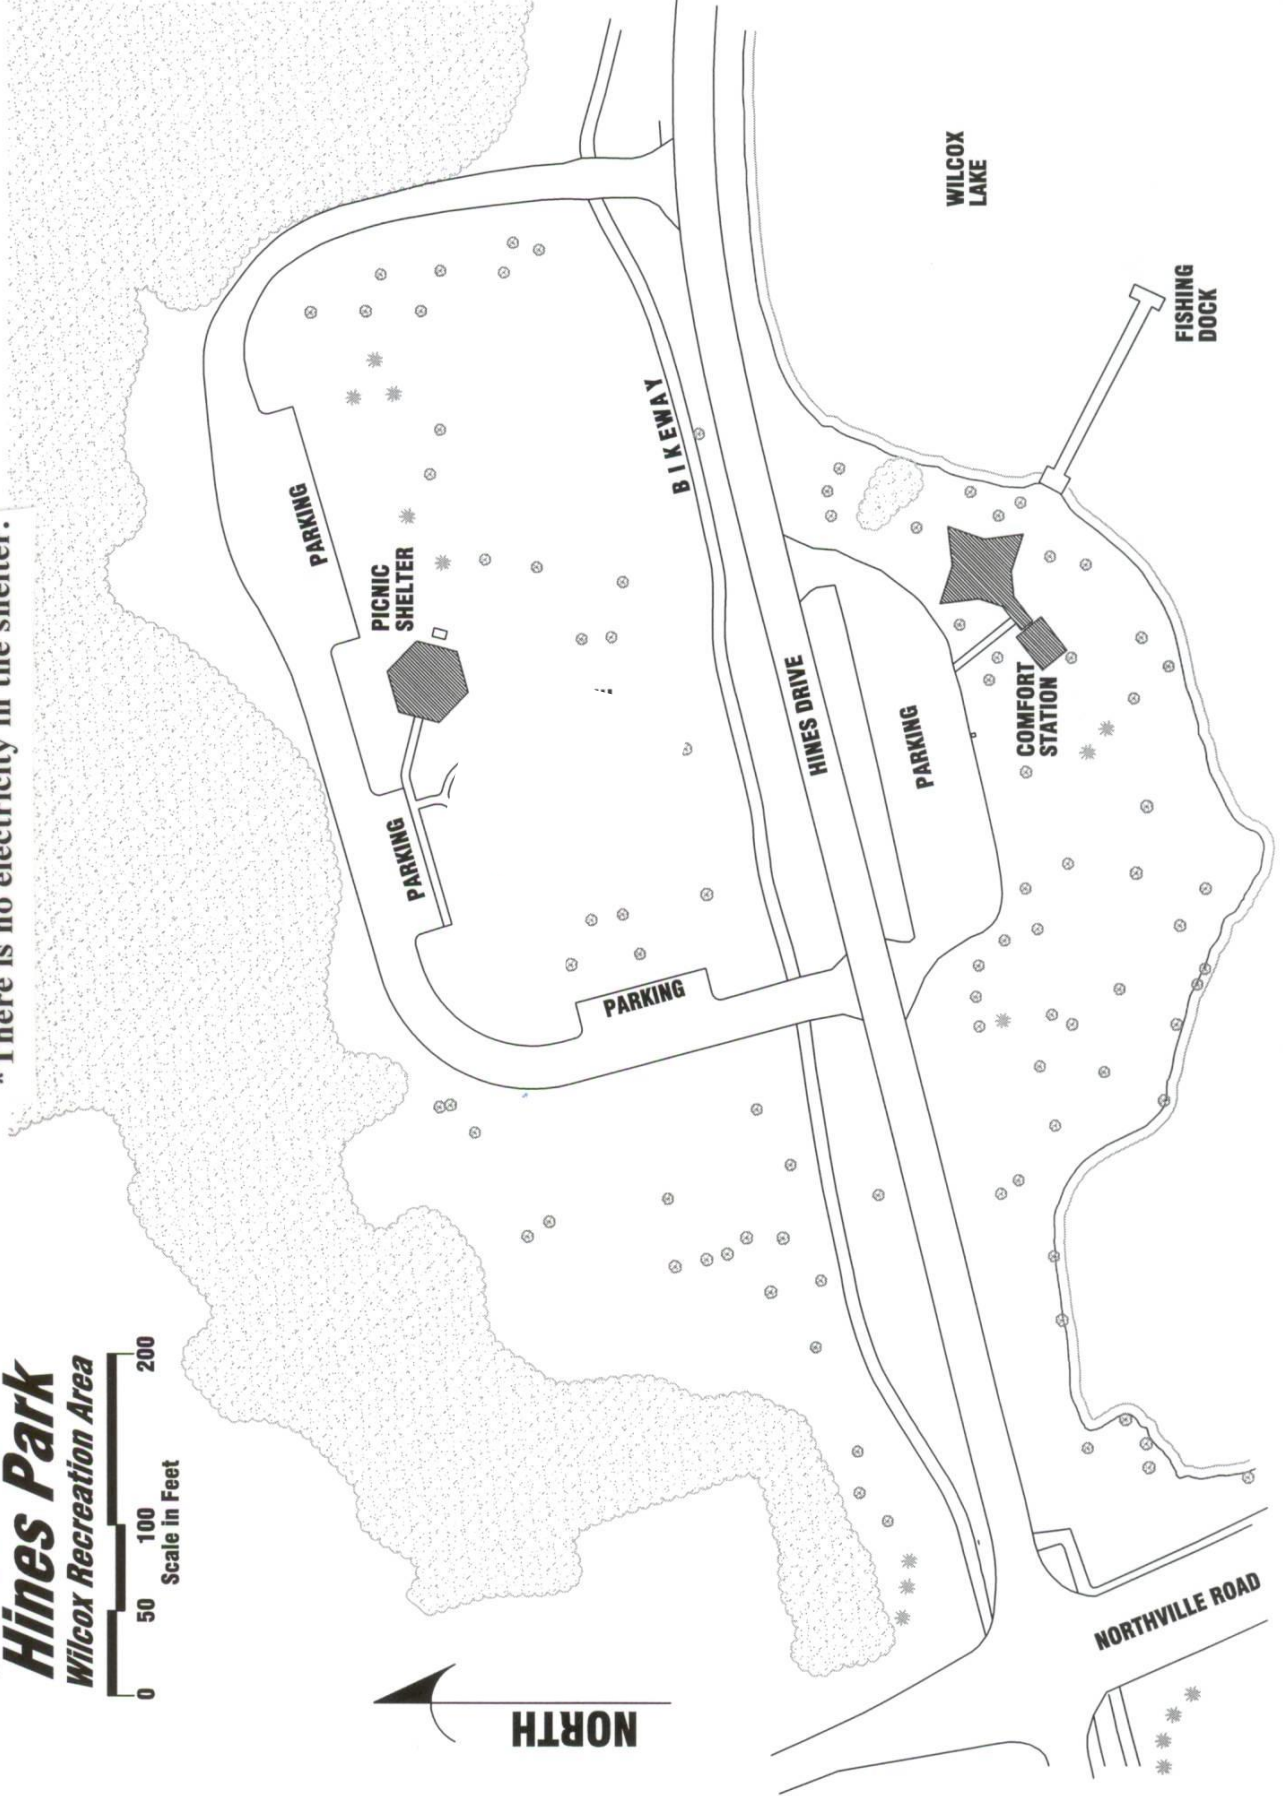

Wayne County Parks
Hines Park

Wilcox Recreation Area

Shelter Capacity 50 people
*There is no electricity in the shelter.

Wayne County Parks

Hines Park from Seven Mile Road to Farmington Road

Park users can gain access to Hines Park by entering onto Hines Drive at these locations:

- Seven Mile Road
- Northville Road
- Five Mile Road
- Wilcox Road
- Haggerty Road
- Newburgh Road
- Jug Handle Road

- Stark Road
- Ann Arbor Trail
- Merriman Road
- Inkster Road
- Woodbine
- Warren Road
- Outer Drive
- Ford Road