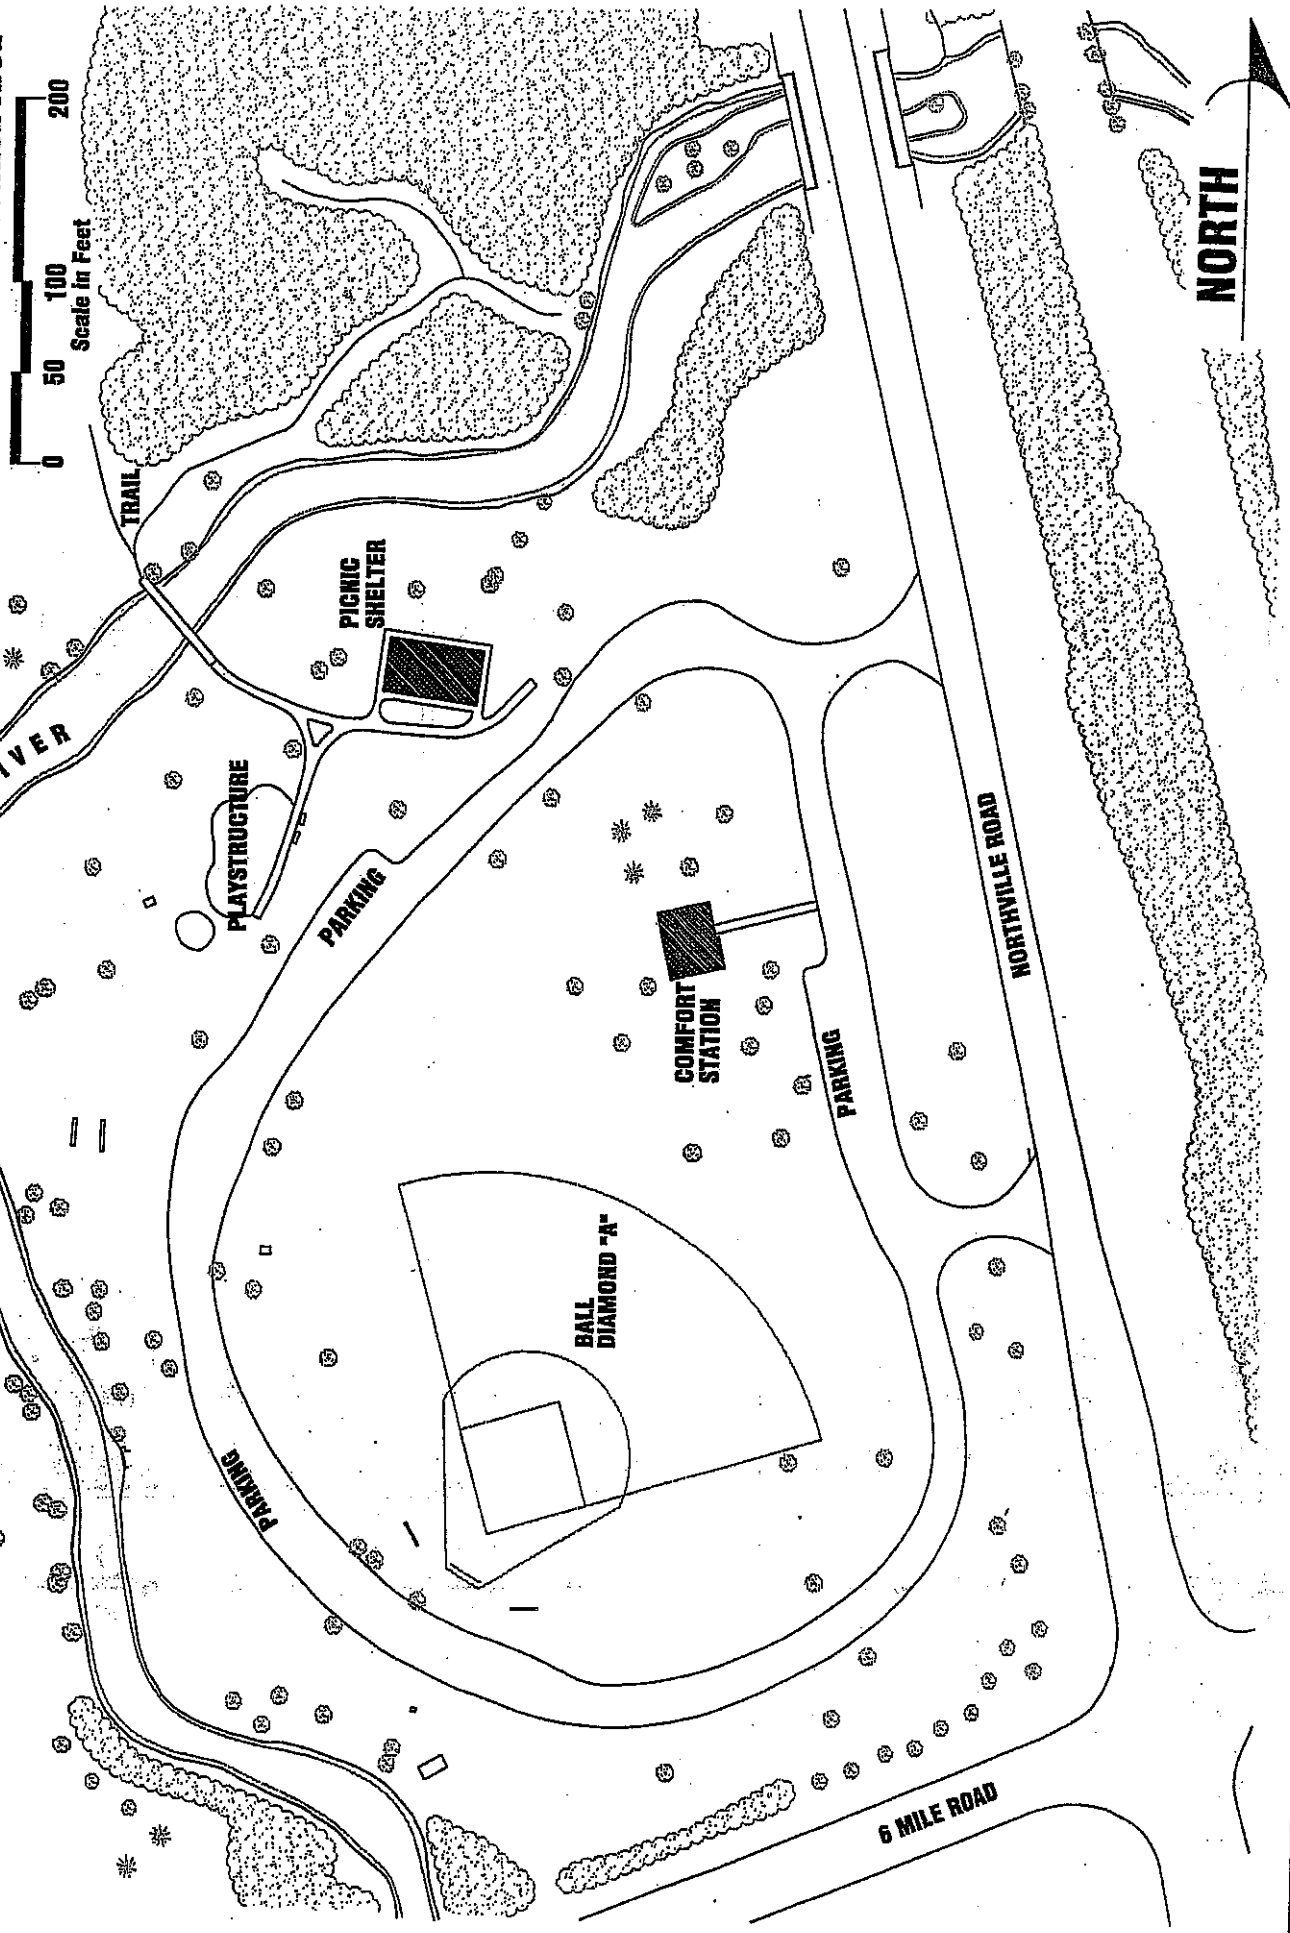

**Wayne County Parks  
Hines Park**

**Waterford Bend Recreation Area**

Shelter Capacity: 100 people  
\*There is electricity in the shelter.

## Hines Park from Seven Mile Road to Farmington Road

Park users can gain access to Hines Park by entering onto Hines Drive at these locations:

- Seven Mile Road
- Northville Road
- Five Mile Road
- Wilcox Road
- Haggerty Road
- Newburgh Road
- Jug Handle Road
- Stark Road
- Ann Arbor Trail
- Marriman Road
- Inkster Road
- Woodbine
- Warren Road
- Outer Drive
- Ford Road