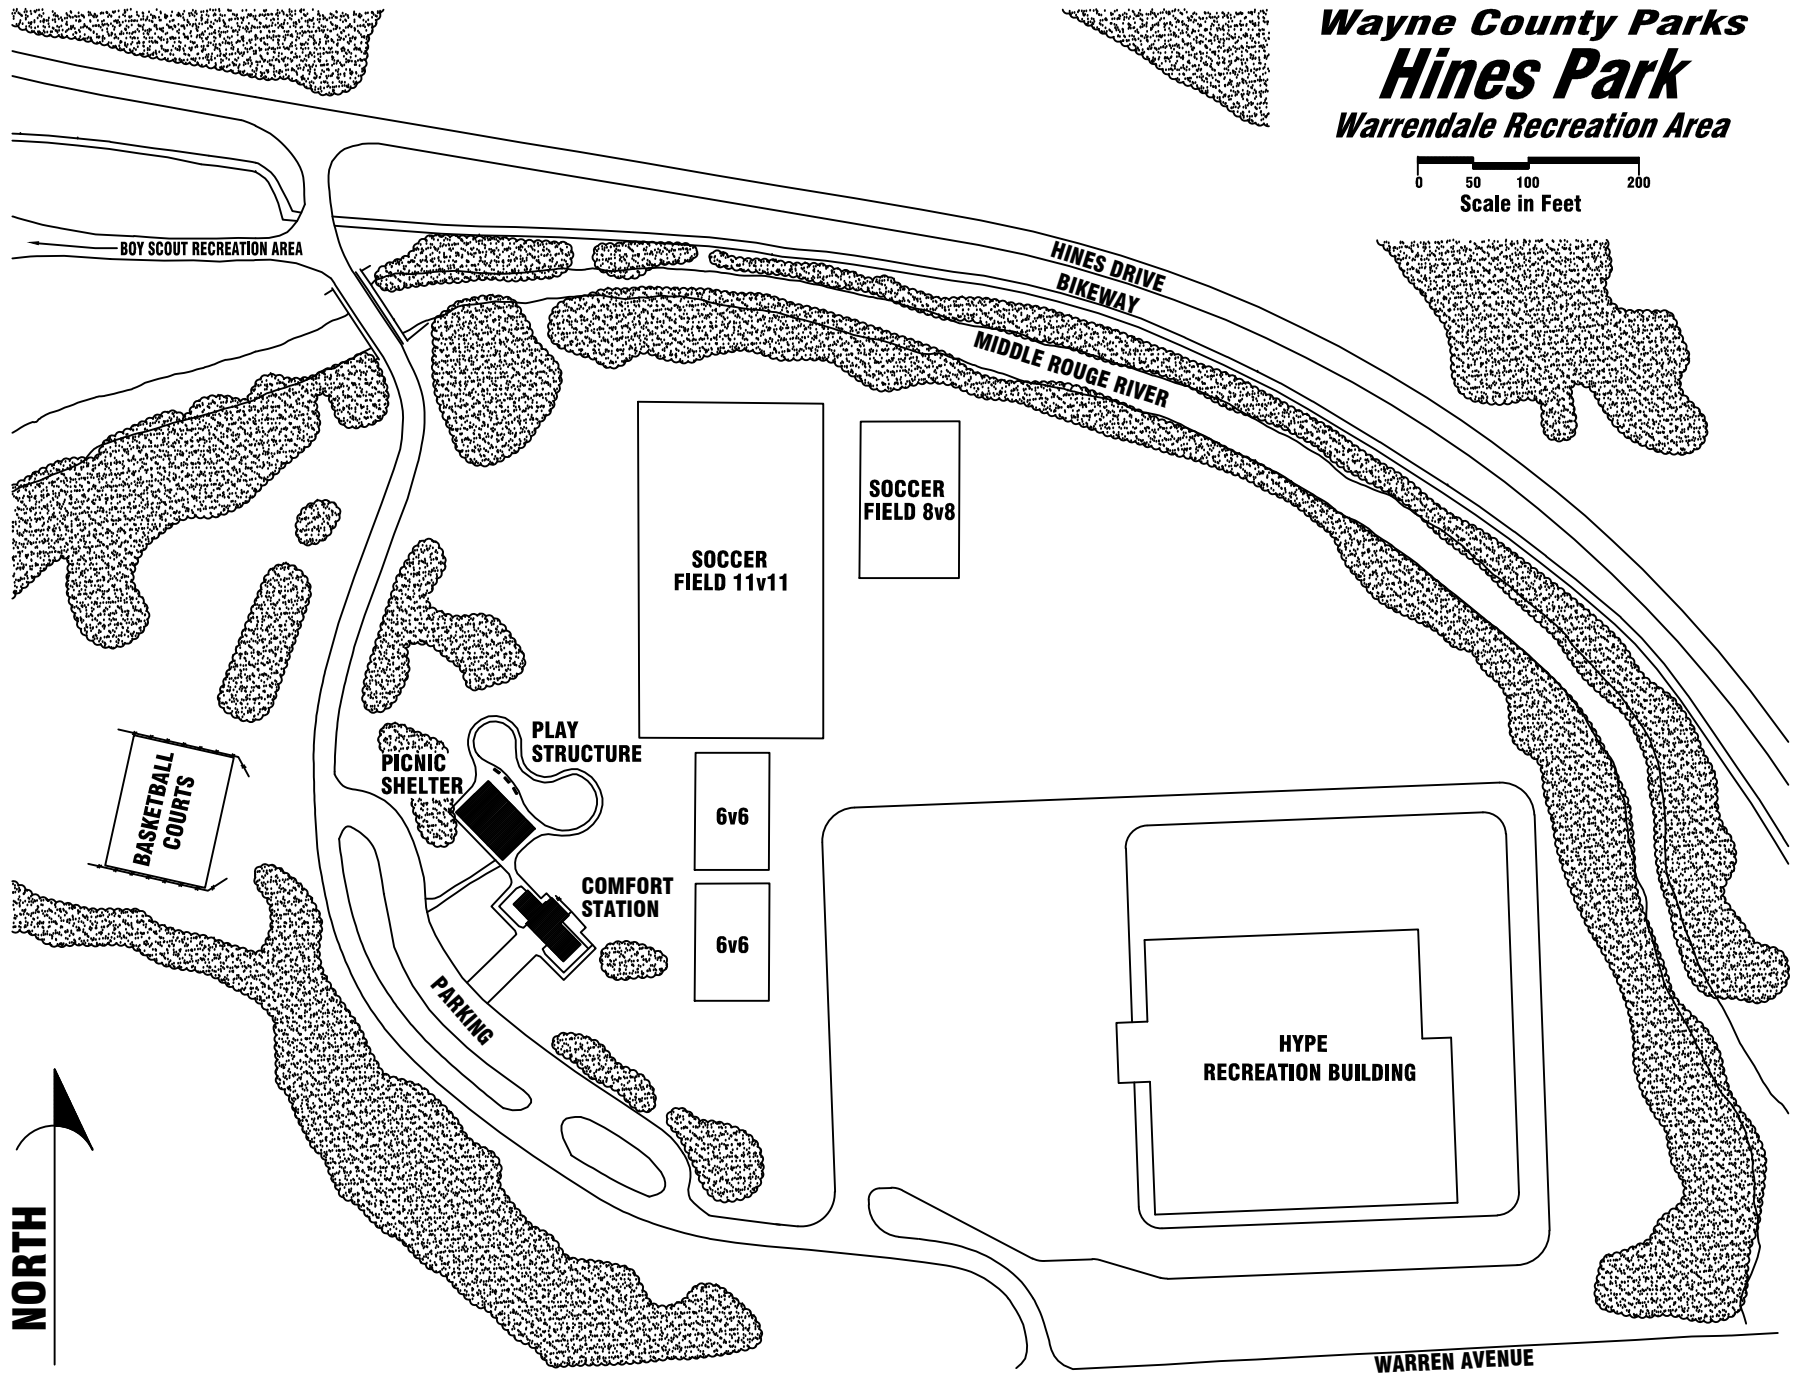

Wayne County Parks
Hines Park
Warrendale Recreation Area

BOY SCOUT RECREATION AREA

HINES DRIVE
BIKEWAY

MIDDLE ROUGE RIVER

SOCCER
FIELD 11v11

SOCCER
FIELD 8v8

PLAY
STRUCTURE

PICNIC
SHELTER

6v6

COMFORT
STATION

6v6

BASKETBALL
COURTS

PARKING

HYPE
RECREATION BUILDING

WARREN AVENUE