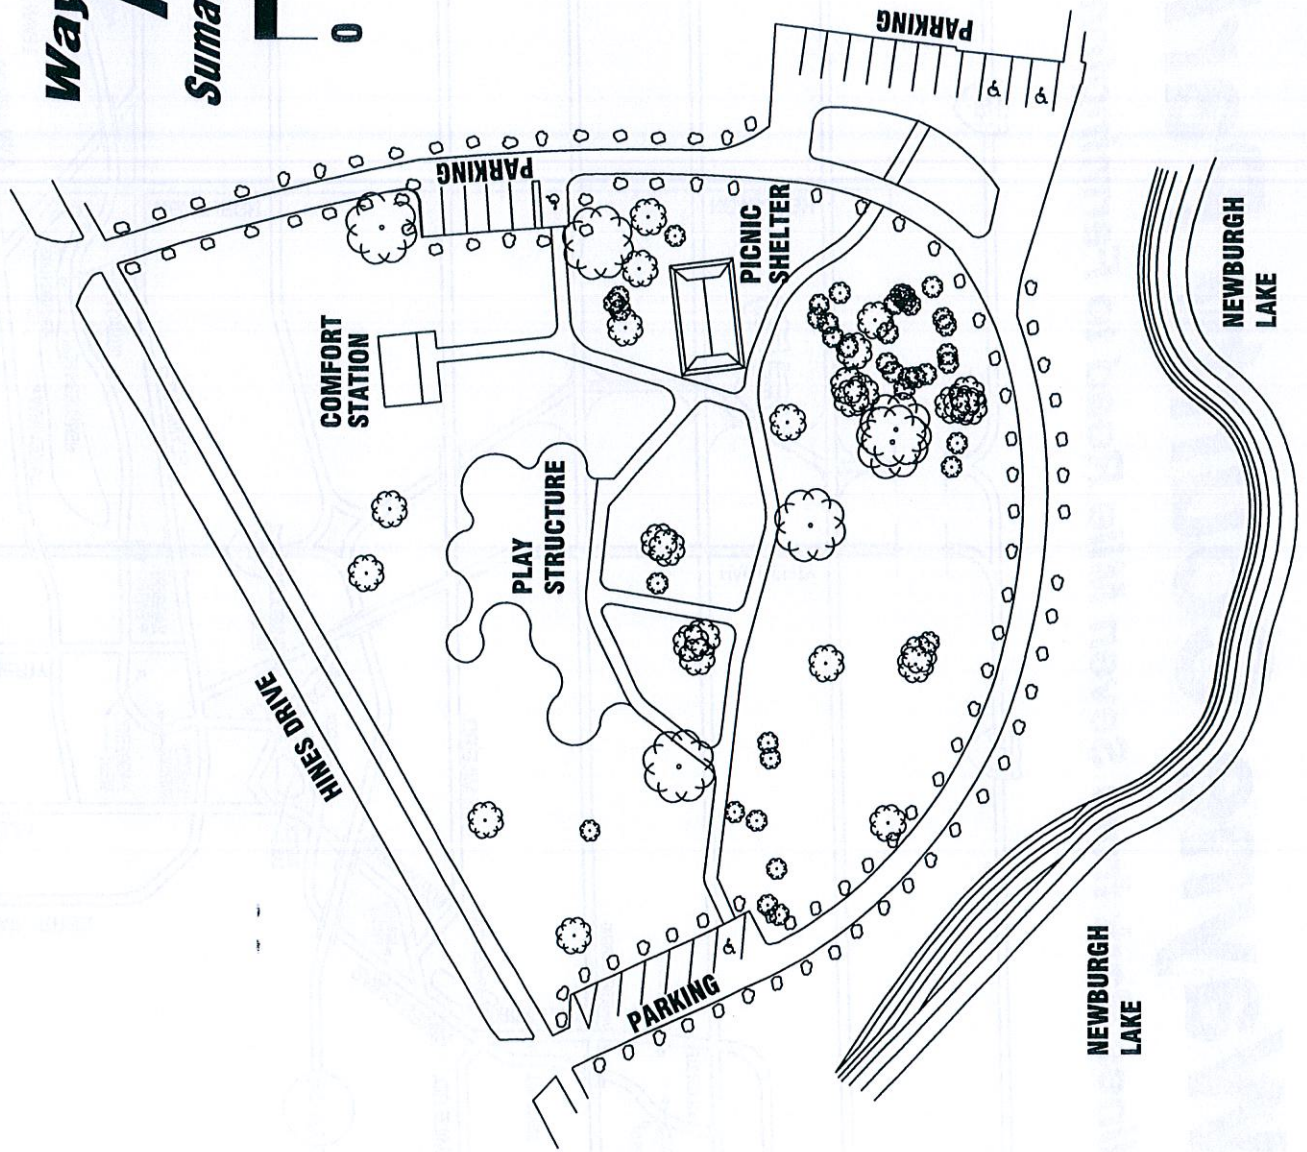

Wayne County Parks
Hines Park
Sumac Pointe Recreation Area

Wayne County Parks

Hines Park from Seven Mile Road to Farmington Road

- Park users can gain access to Hines Park by entering onto Hines Drive at these locations:
- Seven Mile Road
 - Northville Road
 - Five Mile Road
 - Wilcox Road
 - Haggerty Road
 - Newburgh Road
 - Jug Handle Road
 - Stark Road
 - Ann Arbor Trail
 - Merriman Road
 - Inkster Road
 - Woodbine
 - Warren Road
 - Outer Drive
 - Ford Road