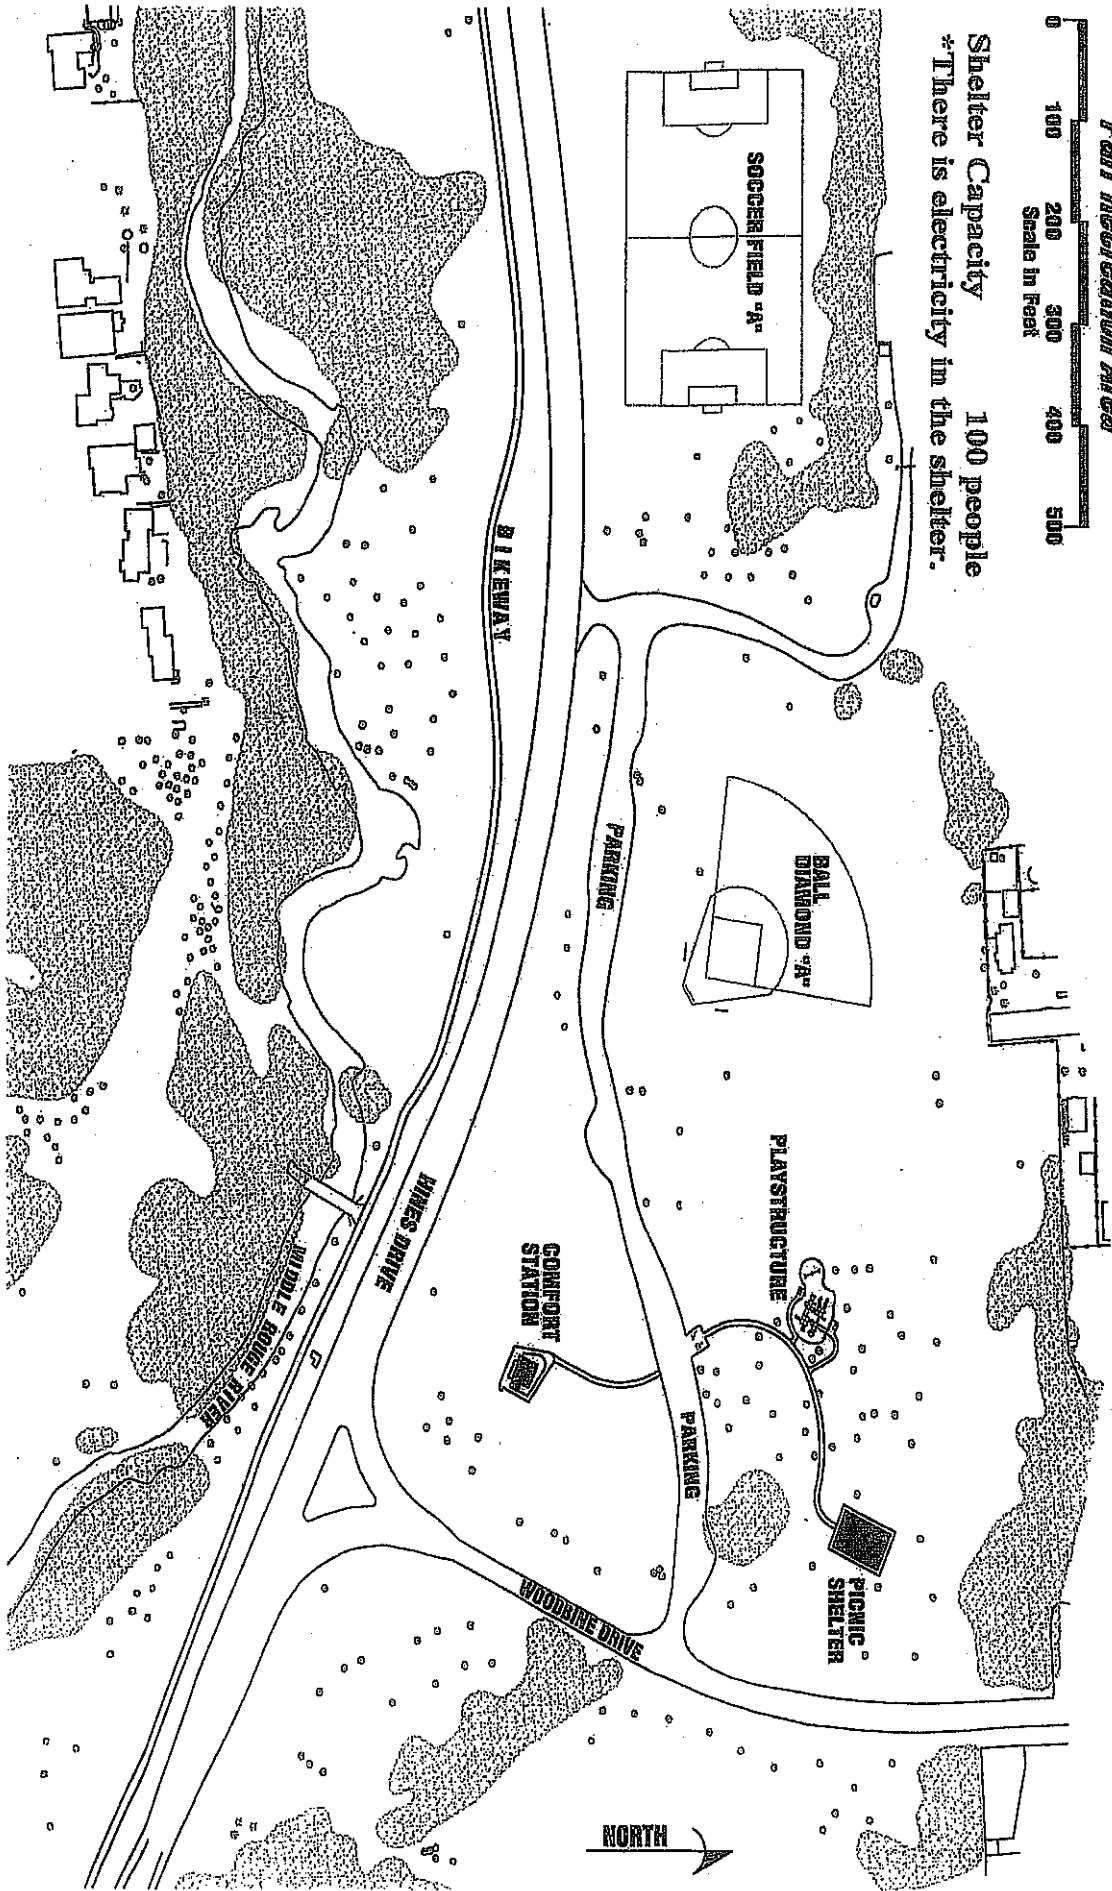

Wayne County Parks

Hines Park

Park Recreation Area

Shelter Capacity 100 people
*There is electricity in the shelter.

Wayne County Parks

Hines Park from Farmington Road to Ford Road

Park users can gain access to Hines Park by entering onto Hines Drive at these locations:

- Seven Mile Road
- Northville Road
- Five Mile Road
- Wilcox Road
- Hedgarty Road
- Newburgh Road
- Jug Handle Road
- Stark Road
- Alma Ford Trail
- Merriman Road
- Inkster Road
- Woodbine
- Warren Road
- Outer Drive
- Ford Road