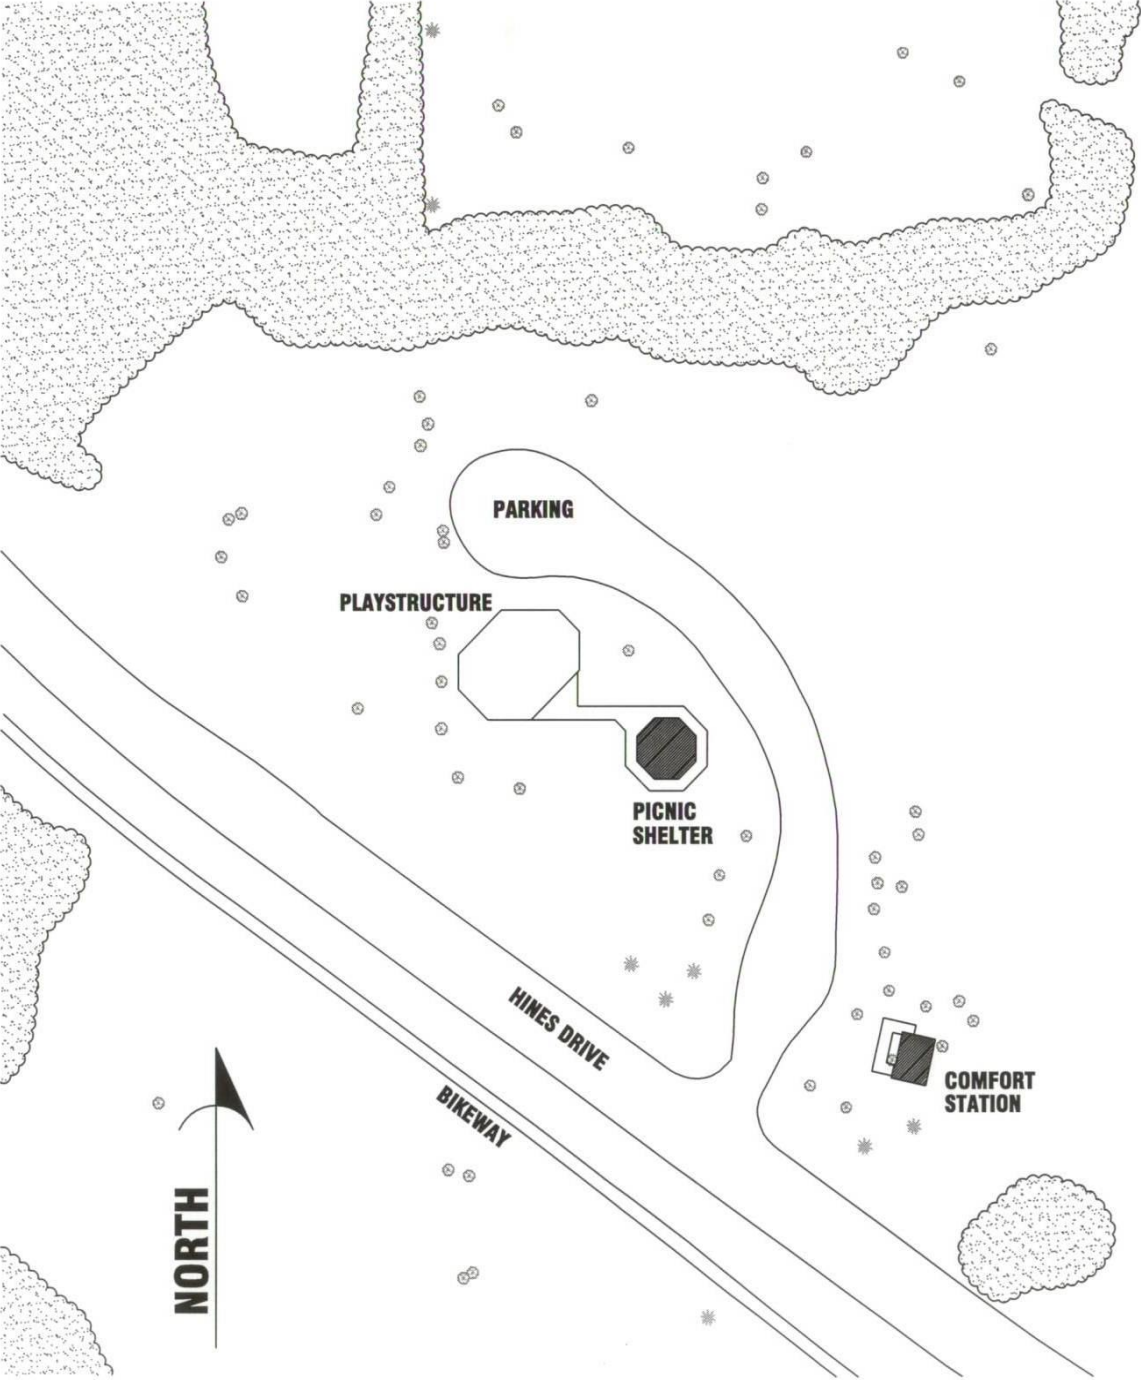

**Wayne County Parks**  
**Hines Park**  
**Parkland Recreation Area**

Shelter Capacity 100 people  
\*There is electricity in the shelter.

**NOTE:**  
Playstructure is for all park users.  
Permit is for shelter use only.