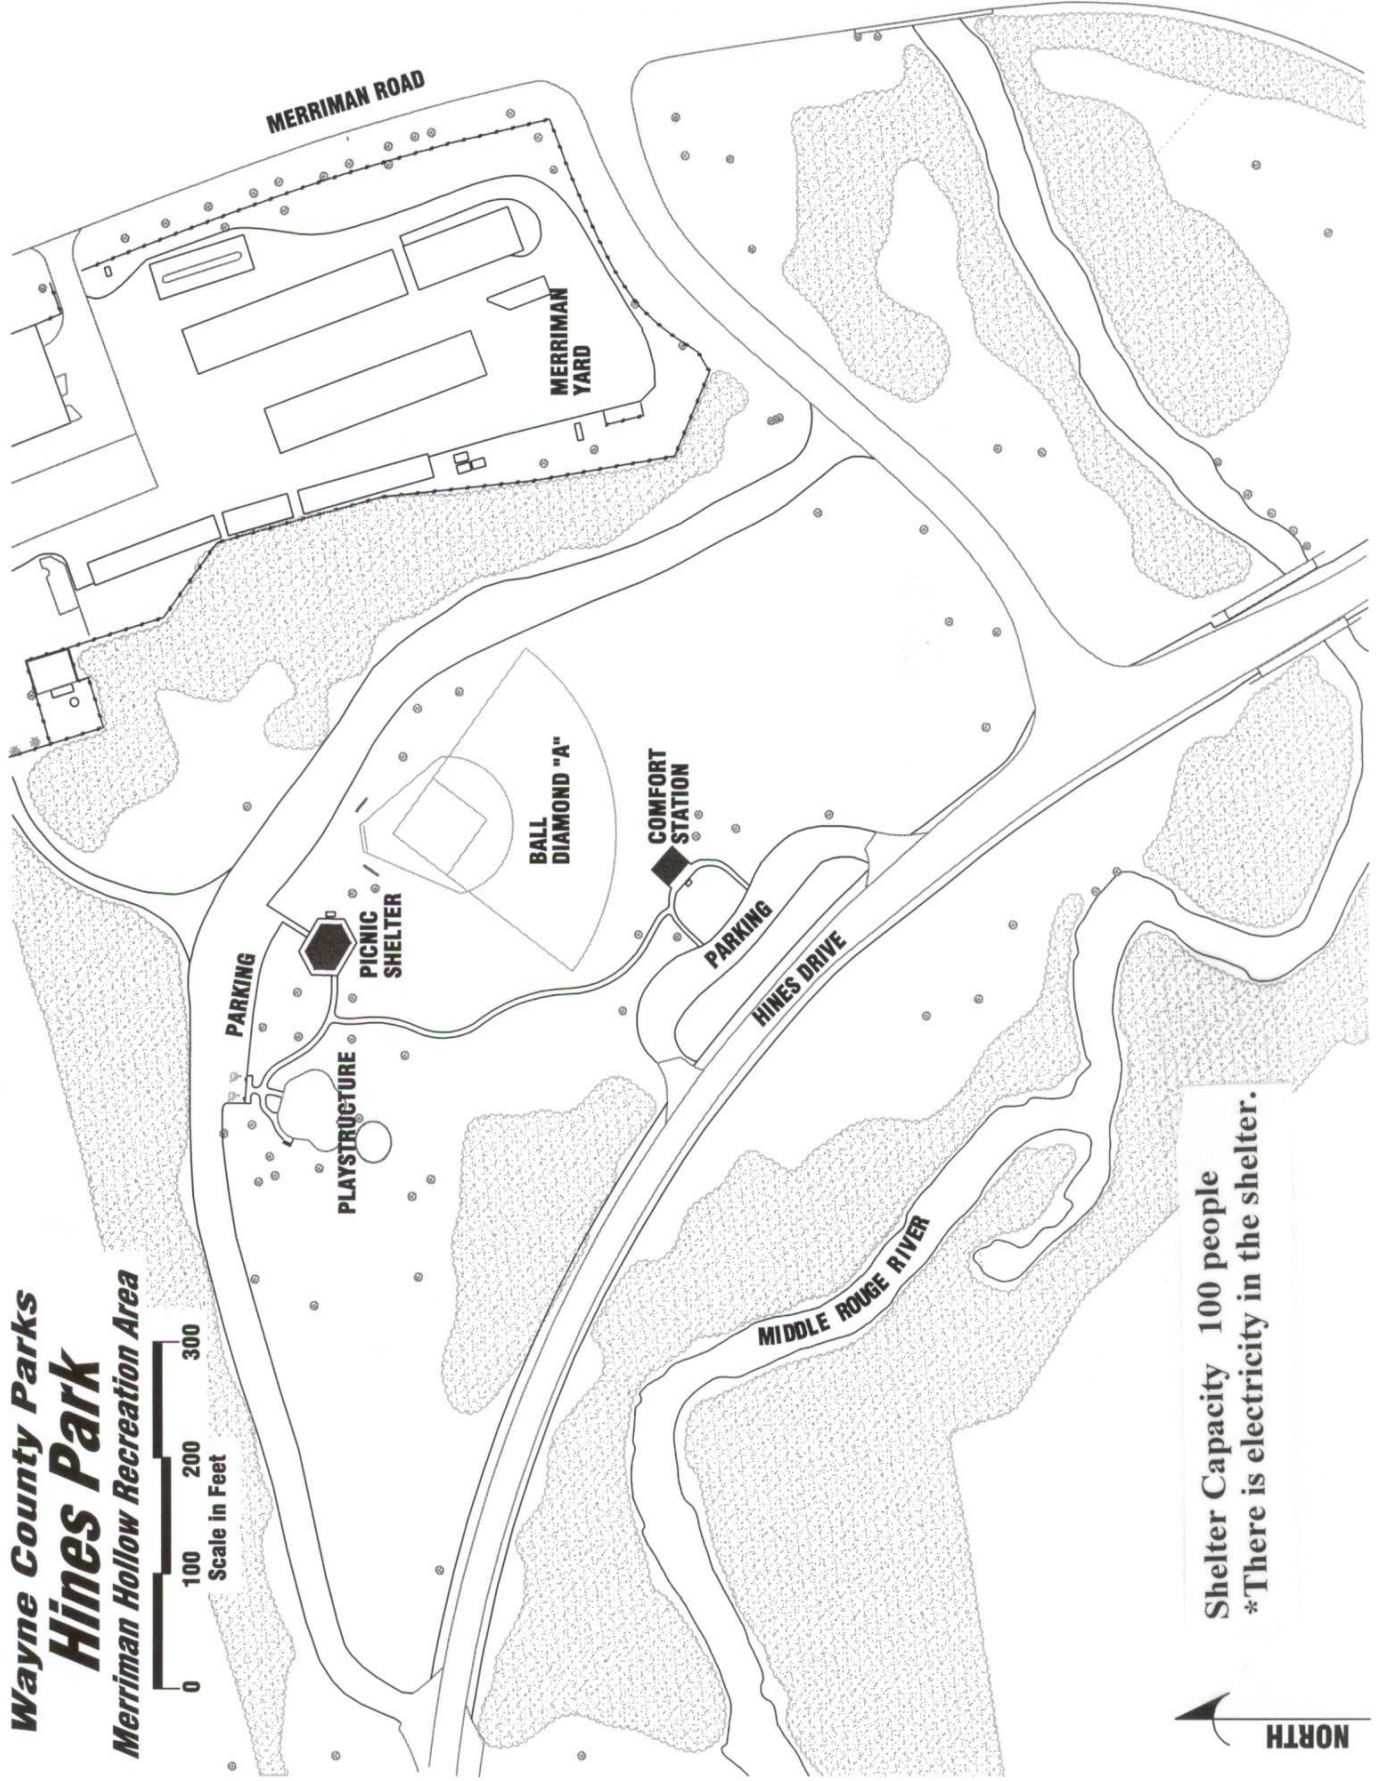

**Wayne County Parks
Hines Park**

Merriman Hollow Recreation Area

Shelter Capacity 100 people
***There is electricity in the shelter.**