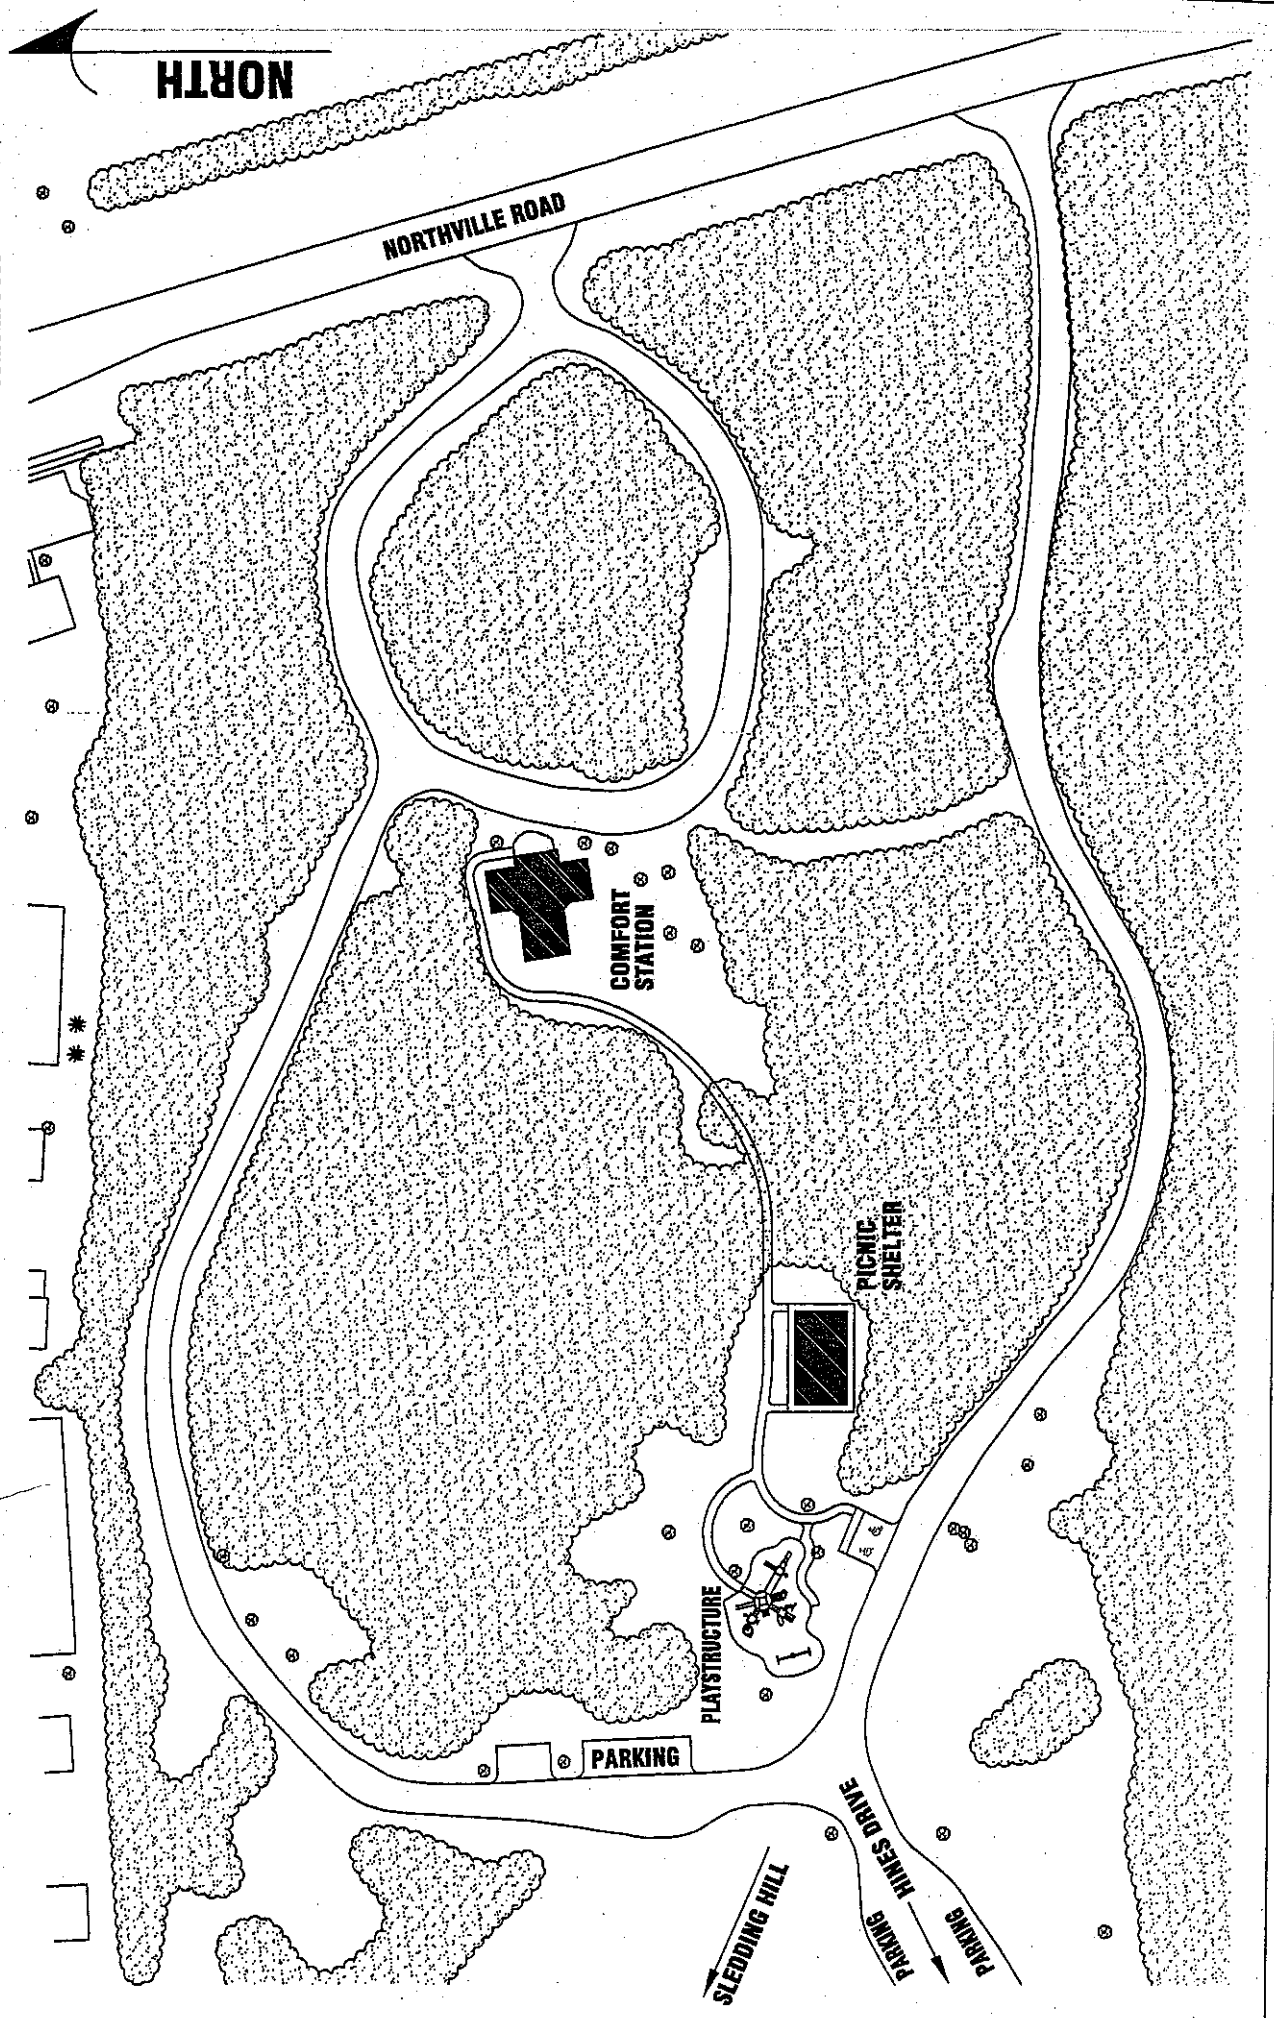

Wayne County Parks
Hines Park
Cass Benton Recreation Area

Shelter Capacity 100 people
*There is electricity in the shelter.

Wayne County Parks

Hines Park from Seven Mile Road to Farmington Road

- Park users can gain access to Hines Park by entering onto Hines Drive at these locations:
- Seven Mile Road
 - Northville Road
 - Five Mile Road
 - Wilcox Road
 - Haggerty Road
 - Newburgh Road
 - Jug Handle Road
 - Stark Road
 - Ann Arbor Trail
 - Merriman Road
 - Inkster Road
 - Woodbine
 - Warren Road
 - Outer Drive
 - Ford Road